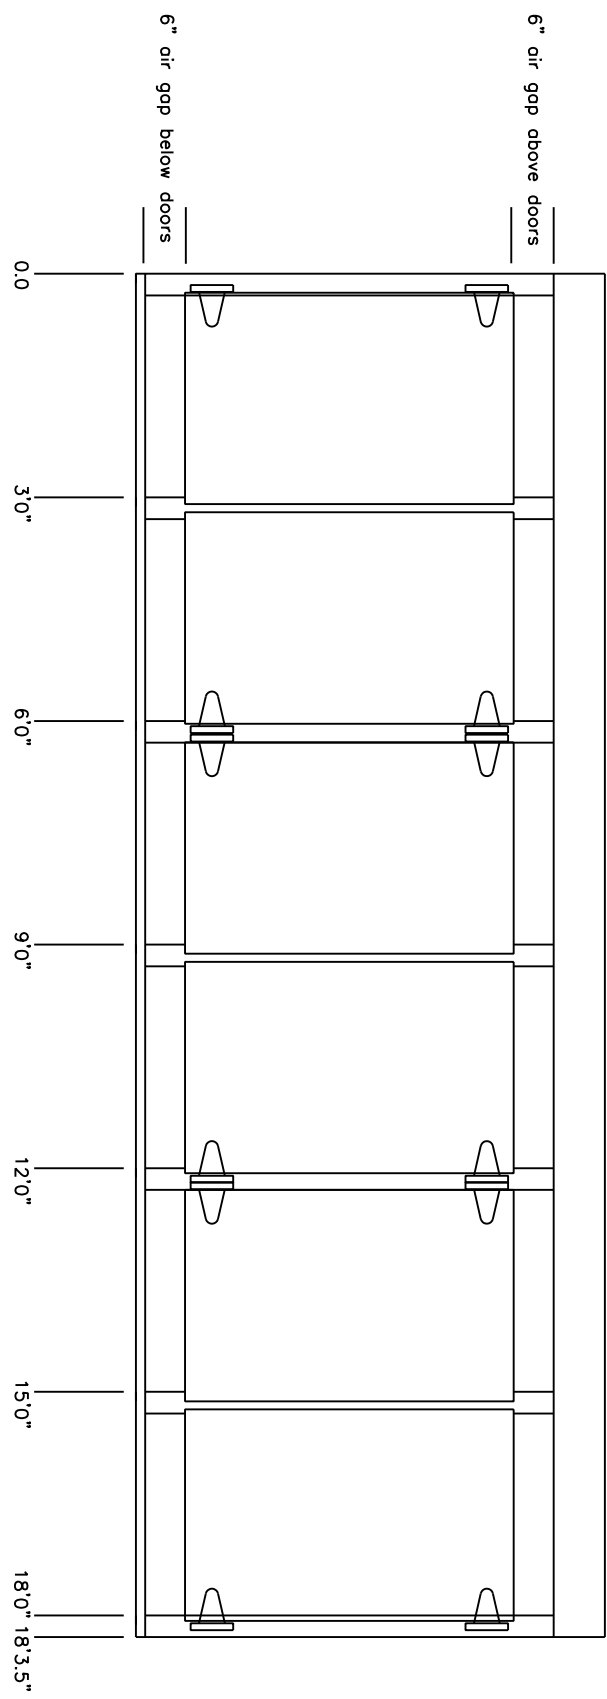

Reference View - Doors and Hinges installed

Framing Front View

Pottery Drying Shed  
 Little House  
 Revised 3/15/2011  
 Joy Chesovage / Rebuilding Together Volunteer CC